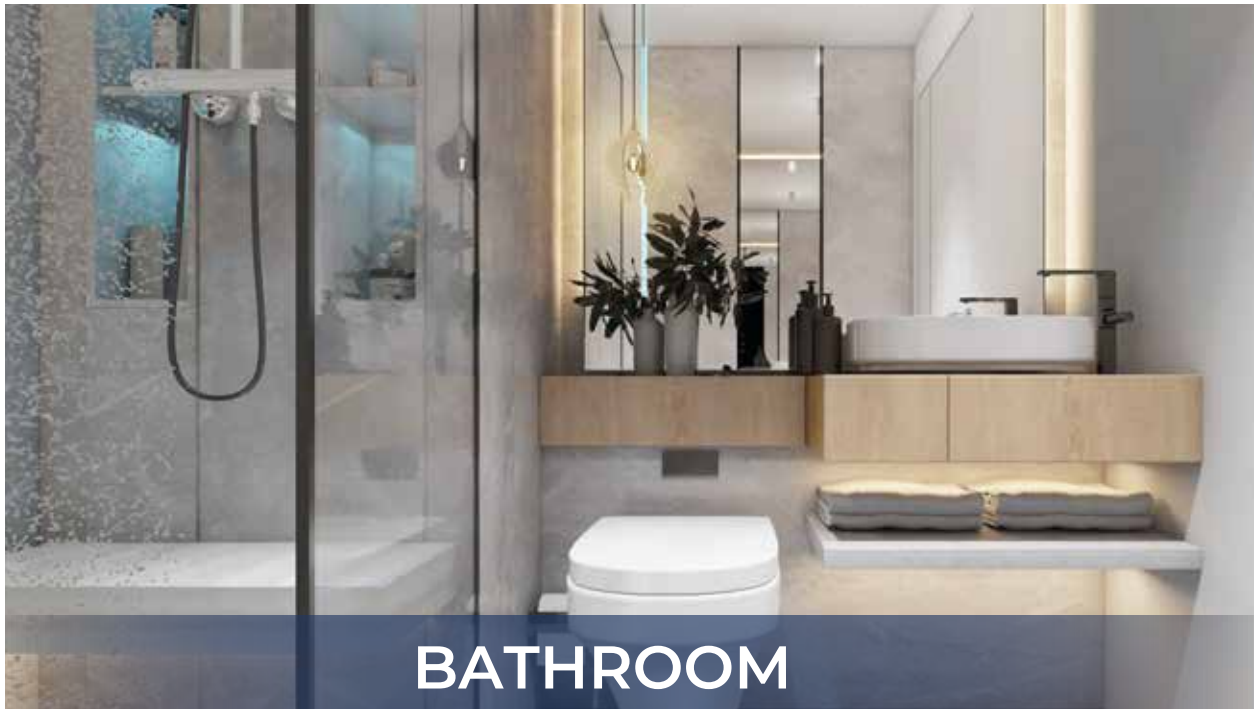

SAMANA
Santorini

UNIT LAYOUTS

STUDIO

NET AREA - 361 FT²

SAMANA
Santorini

FLOOR PLANS
AND TYPICAL APARTMENTS

1 BEDROOM

NET AREA - 937 FT²